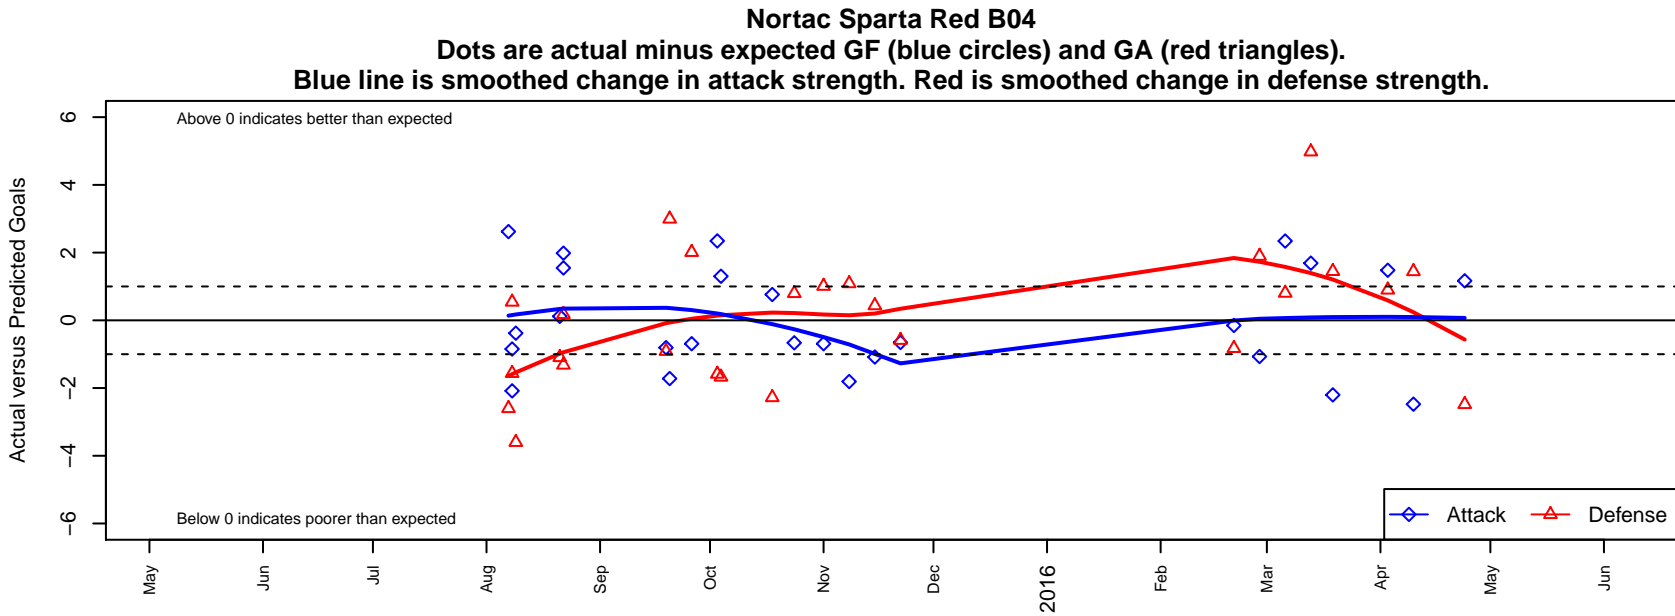

Nortac Sparta Red B04

FC Tacoma
 Tacoma, WA
 B04 total strength=152
 attack=0.14 defense=0.08
 fall league = PSPL Classic 2 U11
 spr league = Spr PSPL Copa U11
 notes= Nortac Sparta Red -> FC
 Tacoma Blue -> Nortac
 Sparta Red

**attack and defense variance (black dot)
relative to other teams
and top 10 in region**

**attack and defense rating
relative to others at age
and all opponents in last 13 months**

Performance relative to 13 month average