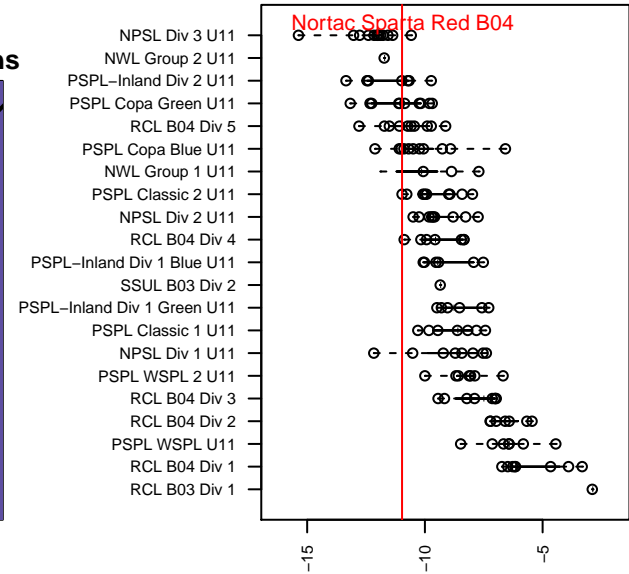

Nortac Sparta Red B04

FC Tacoma
 Tacoma, WA
 B04 total strength=152
 attack=0.14 defense=0.08
 fall league = PSPL Classic 2 U11
 spr league = Spr PSPL Copa U11
 notes= Nortac Sparta Red -> FC
 Tacoma Blue -> Nortac
 Sparta Red

alt names used:
 Nortac Sparta B04 Red
 Sparta B04 Red
 NORTAC SPARTA Boys 04 Red
 NORTAC SPARTA Boys 04 Red

Venues played:
 2015 Blast Off BU11 B
 2015 Island Cup BU11 Silver
 2015 PSPL Classic 2 U11
 2015 Spr PSPL Copa U11

**attack and defense variance (black dot)
relative to other teams
and top 10 in region**

**attack and defense rating
relative to others at age
and all opponents in last 13 months**

Performance relative to 13 month average